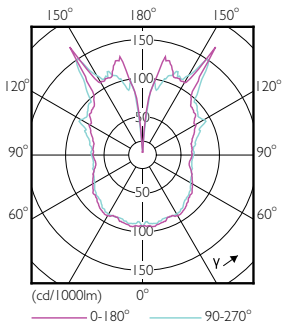

Product	D	C
LED classic-giant 40W E27 T65 GOLD DIM	65 mm	273 mm

Фотометрические данные

LEDbulb Class-giant 40W E27 G200 Gold DIM

LEDbulb Class-giant 40W E27 T65 Gold DIM

General Uniform Lighting

CalcX Photometrics 4.5