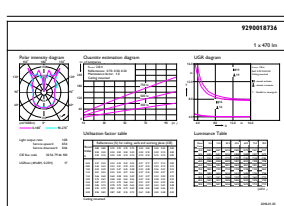

Product	D	C
LED classic-giant 40W E27 T65 GOLD DIM	65 mm	273 mm

Фотометрические данные

LEDbulb Class-giant 40W E27 G200 Gold DIM

LEDbulb Class-giant 40W E27 T65 Gold DIM

General Uniform Lighting

CalcX Photometrics 4.5