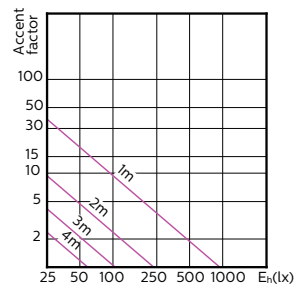

MASTER LEDspot ExpertColor MV 50W GU10
940 25D

MASTER LEDspot ExpertColor MV 50W GU10
930 36D

MASTER LEDspot ExpertColor MV 50W GU10
940 36D