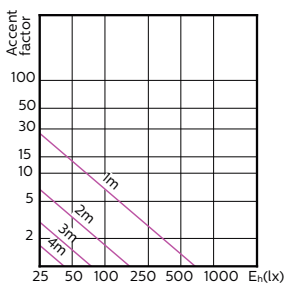

MASTER LEDspot ExpertColor MV 35W GU10
930 36D

Accent Diagrams