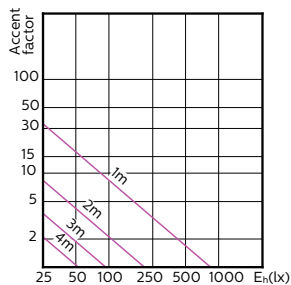

MASTER LEDspot ExpertColor MV 50W GU10
927 25D

MASTER LEDspot ExpertColor MV 50W GU10
927 36D

MASTER LEDspot ExpertColor MV 50W GU10
930 36D