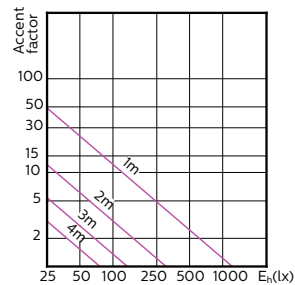

120°

MASTER LEDspot ExpertColor MV

Accent Diagrams

MASTER LEDspot ExpertColor MV 35W GU10
927 36D

MASTER LEDspot ExpertColor MV 35W GU10
930 36D

MASTER LEDspot ExpertColor MV 35W GU10
940 36D

MASTER LEDspot ExpertColor MV 50W GU10
927 25D