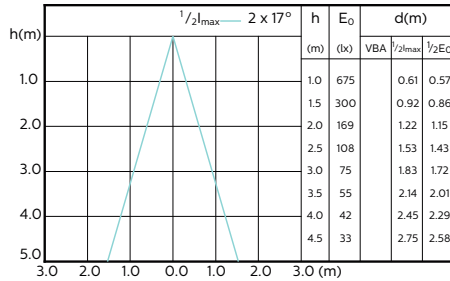

**MASTER LEDspot ExpertColor MV 35W GU10
930 36D**