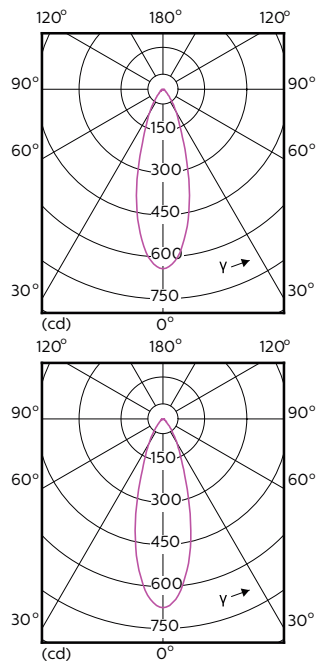

Order Code	Full Product Name	Угол	Код	Коррелированная	Светоотдача
		пучка		цветовая	
		света	цвета	температура	(ном.)
		(ном.)		(ном.)	
	5.5-50W GU10 930 25D				
929001347202	MASTER LED ExpertColor LED ExpertColor 5.5-50W GU10 940 25D	25°	940	4000 K	400 lm
929001347302	MASTER LED ExpertColor LED ExpertColor 5.5-50W GU10 927 36D	36°	927	2700 K	355 lm
929001347402	MASTER LED ExpertColor LED ExpertColor 5.5-50W GU10 930 36D	36°	930	3000 K	375 lm
929001347502	MASTER LED ExpertColor LED ExpertColor 5.5-50W GU10 940 36D	36°	940	4000 K	400 lm

Технические характеристики освещения (2/2)

Order Code	Full Product Name	Сила света (ном.)
929001346702	MASTER LED ExpertColor LED ExpertColor 3.9-35W GU10 927 36D	540 cd
929001346802	MASTER LED ExpertColor LED ExpertColor 3.9-35W GU10 930 36D	560 cd
929001346902	MASTER LED ExpertColor LED ExpertColor 3.9-35W GU10 940 36D	600 cd
929001347002	MASTER LED ExpertColor LED ExpertColor 5.5-50W GU10 927 25D	1000 cd
929001347102	MASTER LED ExpertColor LED ExpertColor 5.5-50W GU10 930 25D	1000 cd
929001347202	MASTER LED ExpertColor LED ExpertColor 5.5-50W GU10 940 25D	1050 cd
929001347302	MASTER LED ExpertColor LED ExpertColor 5.5-50W GU10 927 36D	800 cd
929001347402	MASTER LED ExpertColor LED ExpertColor 5.5-50W GU10 930 36D	800 cd
929001347502	MASTER LED ExpertColor LED ExpertColor 5.5-50W GU10 940 36D	800 cd