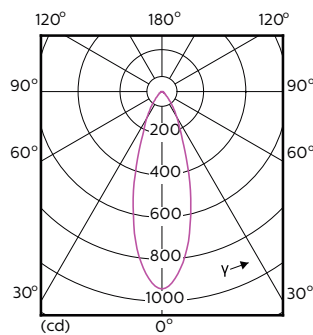

MASTER LEDspot ExpertColor MV