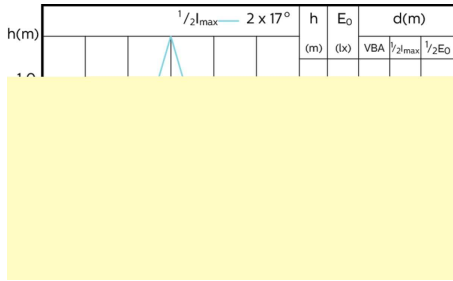

MASTER LEDspot ExpertColor MV

Beam Diagrams

**MASTER LEDspot ExpertColor MV 35W GU10
927 36D**