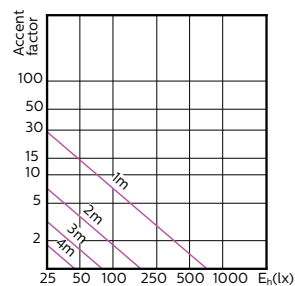

MASTER LEDspot ExpertColor MV 35W GU10
940 36D

Accent Diagrams