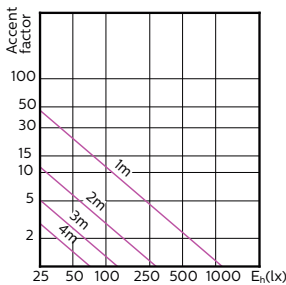

120°

MASTER LEDspot ExpertColor MV

Accent Diagrams

MASTER LEDspot ExpertColor MV 35W GU10
927 36D

MASTER LEDspot ExpertColor MV 35W GU10
930 36D

MASTER LEDspot ExpertColor MV 35W GU10
940 36D

MASTER LEDspot ExpertColor MV 50W GU10
927 25D