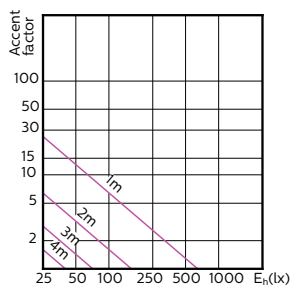

Accent Diagrams

MASTER LEDspot ExpertColor MV 35W GU10
927 36D