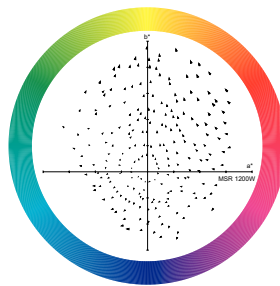

XDCR_XDMSR_1200W-Colour Rendering Vector diagram