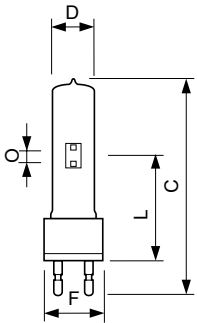

Broadway MSR (Cold Strike)

Versions

Чертеж размеров

Product	D (max)	O	L (min)	L (max)	L	C (max)	F
MSR 1200 1CT/3	40 mm	10,0 mm	84 mm	86 mm	85 mm	175 mm	53 mm
MSR 700/2.1CT/8	30 mm	8,0 mm	74 mm	76 mm	75 mm	152 mm	42 mm
MSR 1200/2.1CT/3	40 mm	10,0 mm	84 mm	86 mm	85 mm	175 mm	53 mm
MSR 700 1CT/8	30 mm	8,0 mm	74 mm	76 mm	75 mm	152 mm	42 mm

Product	D (max)	O	L (min)	L (max)	L	C (max)	F (max)	F	F (min)
MSR 400	23 mm	6,0	61 mm	63 mm	62	112 mm	36 mm	35	34 mm
1CT/4		mm			mm			mm	
MSR 575/2	30 mm	7,0	64 mm	66 mm	65	125 mm	36 mm	35	34 mm
10H 1CT/4		mm			mm			mm	