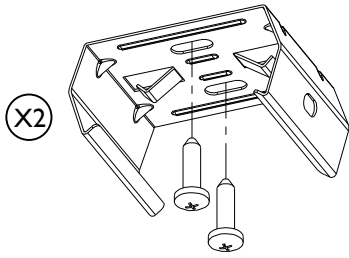

PSU: Non-dimming Type/ 非调光型号  
PSD: Dimming Type/ 可调光型号

Suspension Accessory/ 悬吊附件: WT118Z MB

- The luminaire shall be installed by a qualified electrician and wired in accordance with the latest IEE electrical regulations or the national requirements  
灯具应由有资格的电工安装，接线要符合IEE 电气标准或国家标准。
- Do not switch on before complete installation.  
接线过程中，切勿通电。
- The luminaire is suitable for direct mounting or normally flammable material.  
灯具适合于直接安装在普通可燃材料表面。
- Power cord "Z" type connection. The luminaire shall be scrapped when cable broken.  
灯具电源线使用Z型连接，电源线不可更换，损坏则灯具报废。
- The light source of this luminaire is not replaceable; when the light source reaches its end of life the whole luminaire shall be replaced  
光源不可替换，灯具寿命终了应更换整灯。
- Do not apply to high corrosive gas situation.  
本灯具不适用于高腐蚀性气体的场合。

# PHILIPS

**A1** Ceiling Mounting  
吸顶安装

Do not mounting vertically  
请勿垂直安装

**B1** Suspension Mounting  
悬吊安装

Suspension Accessory  
悬吊附件包括

**2**

**3** Wiring  
接线

The IP rating of cable connector or junction box shall be IP65 or above. (not provided by Philips)  
请使用IP65及以上的电线连接器或接线盒。  
(客户自行购买)