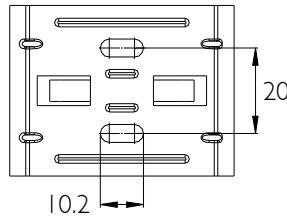

Type 型号描述	Ptyp (W) 功率	Dimension 尺寸				CCT 色温	kg
		A (mm)	B (mm)	C (mm)	D (mm)		
WT118C LED45 PSU LI 500	46	70	50	1450	1000	NW (4000K) CW (6500K)	1.2
WT118C LED36 PSU LI 200	36	70	50	1168	900		0.9
WT118C LED18 PSU LI 200	20	70	50	1168	900		0.9
WT118C LED18 PSU L600	21	70	50	604	400		0.5
WT118C LED9 PSU L600	11	70	50	604	400		0.5
WT118C LED45 PSD LI 500	46	70	50	1450	1000		1.3
WT118C LED36 PSD LI 200	36	70	50	1168	900		1.1
WT118C LED18 PSD LI 200	20	70	50	1168	900		1.1
WT118C LED18 PSD L600	21	70	50	604	400		0.8
WT118C LED9 PSD L600	11	70	50	604	400		0.8

PSU: Non-dimming Type/ 非调光型号  
PSD: Dimming Type/ 可调光型号

Suspension Accessory/ 悬吊附件: WT118Z MB

- The luminaire shall be installed by a qualified electrician and wired in accordance with the latest IEE electrical regulations or the national requirements  
灯具应由有资格的电工安装，接线要符合IEE 电气标准或国家标准。
- Do not switch on before complete installation.  
接线过程中，切勿通电。
- The luminaire is suitable for direct mounting or normally flammable material.  
灯具适合于直接安装在普通可燃材料表面。
- Power cord "Z" type connection. The luminaire shall be scrapped when cable broken.  
灯具电源线使用Z型连接，电源线不可更换，损坏则灯具报废。
- The light source of this luminaire is not replaceable; when the light source reaches its end of life the whole luminaire shall be replaced  
光源不可替换，灯具寿命终了应更换整灯。
- Do not apply to high corrosive gas situation.  
本灯具不适用于高腐蚀性气体的场合。

# PHILIPS

**A1** Ceiling Mounting  
吸顶安装

Do not mounting vertically  
请勿垂直安装

**B1** Suspension Mounting  
悬吊安装

Suspension Accessory  
悬吊附件包括

**2**

**3** Wiring  
接线

The IP rating of cable connector or junction box shall be IP65 or above. (not provided by Philips)  
请使用IP65及以上的电线连接器或接线盒。  
(客户自行购买)