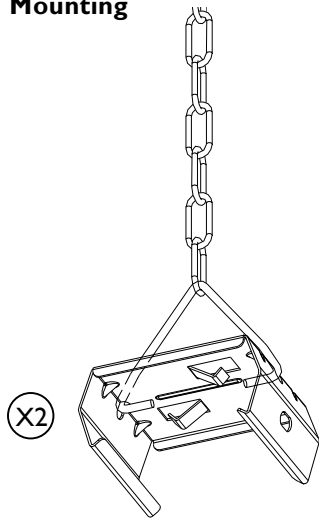

PSU: Non-dimming Type/ 非调光型号  
PSD: Dimming Type/ 可调光型号

Suspension Accessory/ 悬吊附件: WT118Z MB

- The luminaire shall be installed by a qualified electrician and wired in accordance with the latest IEE electrical regulations or the national requirements  
灯具应由有资格的电工安装，接线要符合IEE 电气标准或国家标准。
- Do not switch on before complete installation.  
接线过程中，切勿通电。
- The luminaire is suitable for direct mounting or normally flammable material.  
灯具适合于直接安装在普通可燃材料表面。
- Power cord "Z" type connection. The luminaire shall be scrapped when cable broken.  
灯具电源线使用Z型连接，电源线不可更换，损坏则灯具报废。
- The light source of this luminaire is not replaceable; when the light source reaches its end of life the whole luminaire shall be replaced  
光源不可替换，灯具寿命终了应更换整灯。
- Do not apply to high corrosive gas situation.  
本灯具不适用于高腐蚀性气体的场合。

# PHILIPS

**A1** Ceiling Mounting  
吸顶安装

Do not mounting vertically  
请勿垂直安装

**B1** Suspension Mounting  
悬吊安装

Suspension Accessory  
悬吊附件包括

**2**

**3** Wiring  
接线

The IP rating of cable connector or junction box shall be IP65 or above. (not provided by Philips)  
请使用IP65及以上的电线连接器或接线盒。  
(客户自行购买)