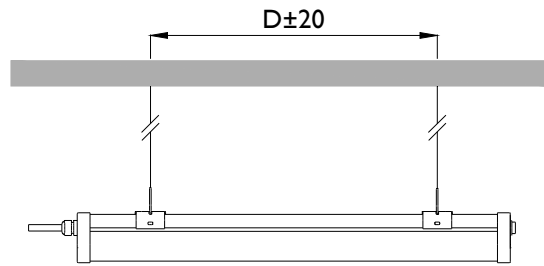

PSU: Non-dimming Type/ 非调光型号  
PSD: Dimming Type/ 可调光型号

Suspension Accessory/ 悬吊附件: WT118Z MB

- The luminaire shall be installed by a qualified electrician and wired in accordance with the latest IEE electrical regulations or the national requirements  
灯具应由有资格的电工安装，接线要符合IEE 电气标准或国家标准。
- Do not switch on before complete installation.  
接线过程中，切勿通电。
- The luminaire is suitable for direct mounting or normally flammable material.  
灯具适合于直接安装在普通可燃材料表面。
- Power cord "Z" type connection. The luminaire shall be scrapped when cable broken.  
灯具电源线使用Z型连接，电源线不可更换，损坏则灯具报废。
- The light source of this luminaire is not replaceable; when the light source reaches its end of life the whole luminaire shall be replaced  
光源不可替换，灯具寿命终了应更换整灯。
- Do not apply to high corrosive gas situation.  
本灯具不适用于高腐蚀性气体的场合。

# PHILIPS

**A1** Ceiling Mounting  
吸顶安装

Do not mounting vertically  
请勿垂直安装

**B1** Suspension Mounting  
悬吊安装

Suspension Accessory  
悬吊附件包括

**2**

**3** Wiring  
接线

The IP rating of cable connector or junction box shall be IP65 or above. (not provided by Philips)  
请使用IP65及以上的电线连接器或接线盒。  
(客户自行购买)