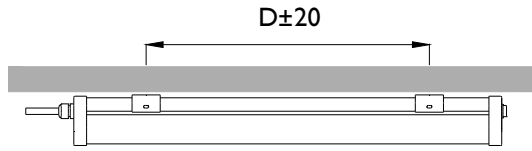

PSU: Non-dimming Type/ 非调光型号  
PSD: Dimming Type/ 可调光型号

Suspension Accessory/ 悬吊附件: WT118Z MB

- The luminaire shall be installed by a qualified electrician and wired in accordance with the latest IEE electrical regulations or the national requirements  
灯具应由有资格的电工安装，接线要符合IEE 电气标准或国家标准。
- Do not switch on before complete installation.  
接线过程中，切勿通电。
- The luminaire is suitable for direct mounting or normally flammable material.  
灯具适合于直接安装在普通可燃材料表面。
- Power cord "Z" type connection. The luminaire shall be scrapped when cable broken.  
灯具电源线使用Z型连接，电源线不可更换，损坏则灯具报废。
- The light source of this luminaire is not replaceable; when the light source reaches its end of life the whole luminaire shall be replaced  
光源不可替换，灯具寿命终了应更换整灯。
- Do not apply to high corrosive gas situation.  
本灯具不适用于高腐蚀性气体的场合。

# PHILIPS

**A1** Ceiling Mounting  
吸顶安装

Do not mounting vertically  
请勿垂直安装

**B1** Suspension Mounting  
悬吊安装

Suspension Accessory  
悬吊附件包括

**2**

**3** Wiring  
接线

The IP rating of cable connector or junction box shall be IP65 or above. (not provided by Philips)  
请使用IP65及以上的电线连接器或接线盒。  
(客户自行购买)