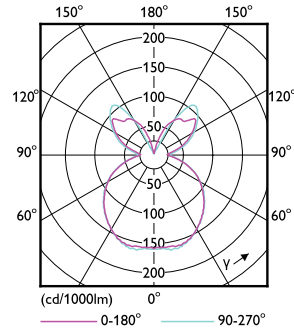

LEDlinear R7S

LEDlinear 4W R7S 830