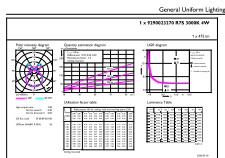

LEDlinear 4W R7S 830