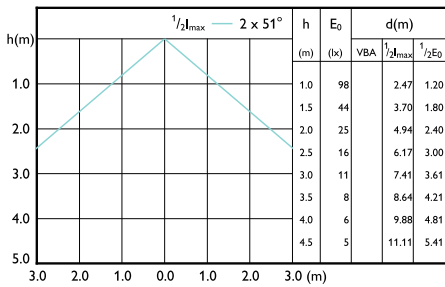

LEDspot ESS 35W GU5.3 MR16 827 12D ND RCA