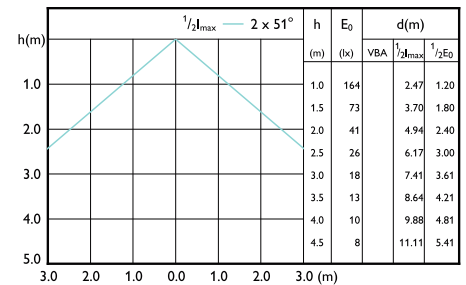

LEDspot ESS 50W GU5.3 MR16 827 12D ND RCA