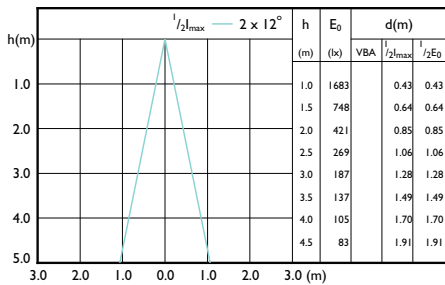

Accent Diagrams

Accent Diagram

Accent Diagram

LEDspot ESS 50W GU5.3 MR16 827 12D ND RCA

Светодиодная лампа акцентного освещения Essential MR16

Accent Diagrams

LEDspot ESS 35W GU5.3 MR16 827 12D ND RCA

Beam Diagrams