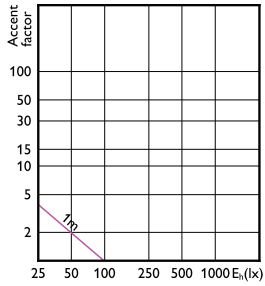

Accent Diagrams

Accent Diagram

Accent Diagram

LEDspot ESS 50W GU5.3 MR16 827 12D ND RCA

Светодиодная лампа акцентного освещения Essential MR16

Accent Diagrams

LEDspot ESS 35W GU5.3 MR16 827 12D ND RCA

Beam Diagrams