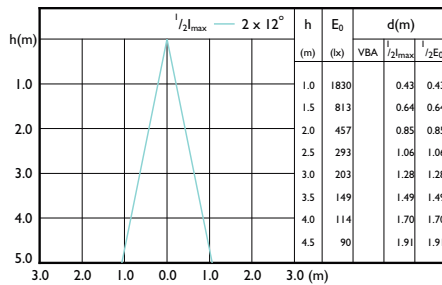

Beam Diagram